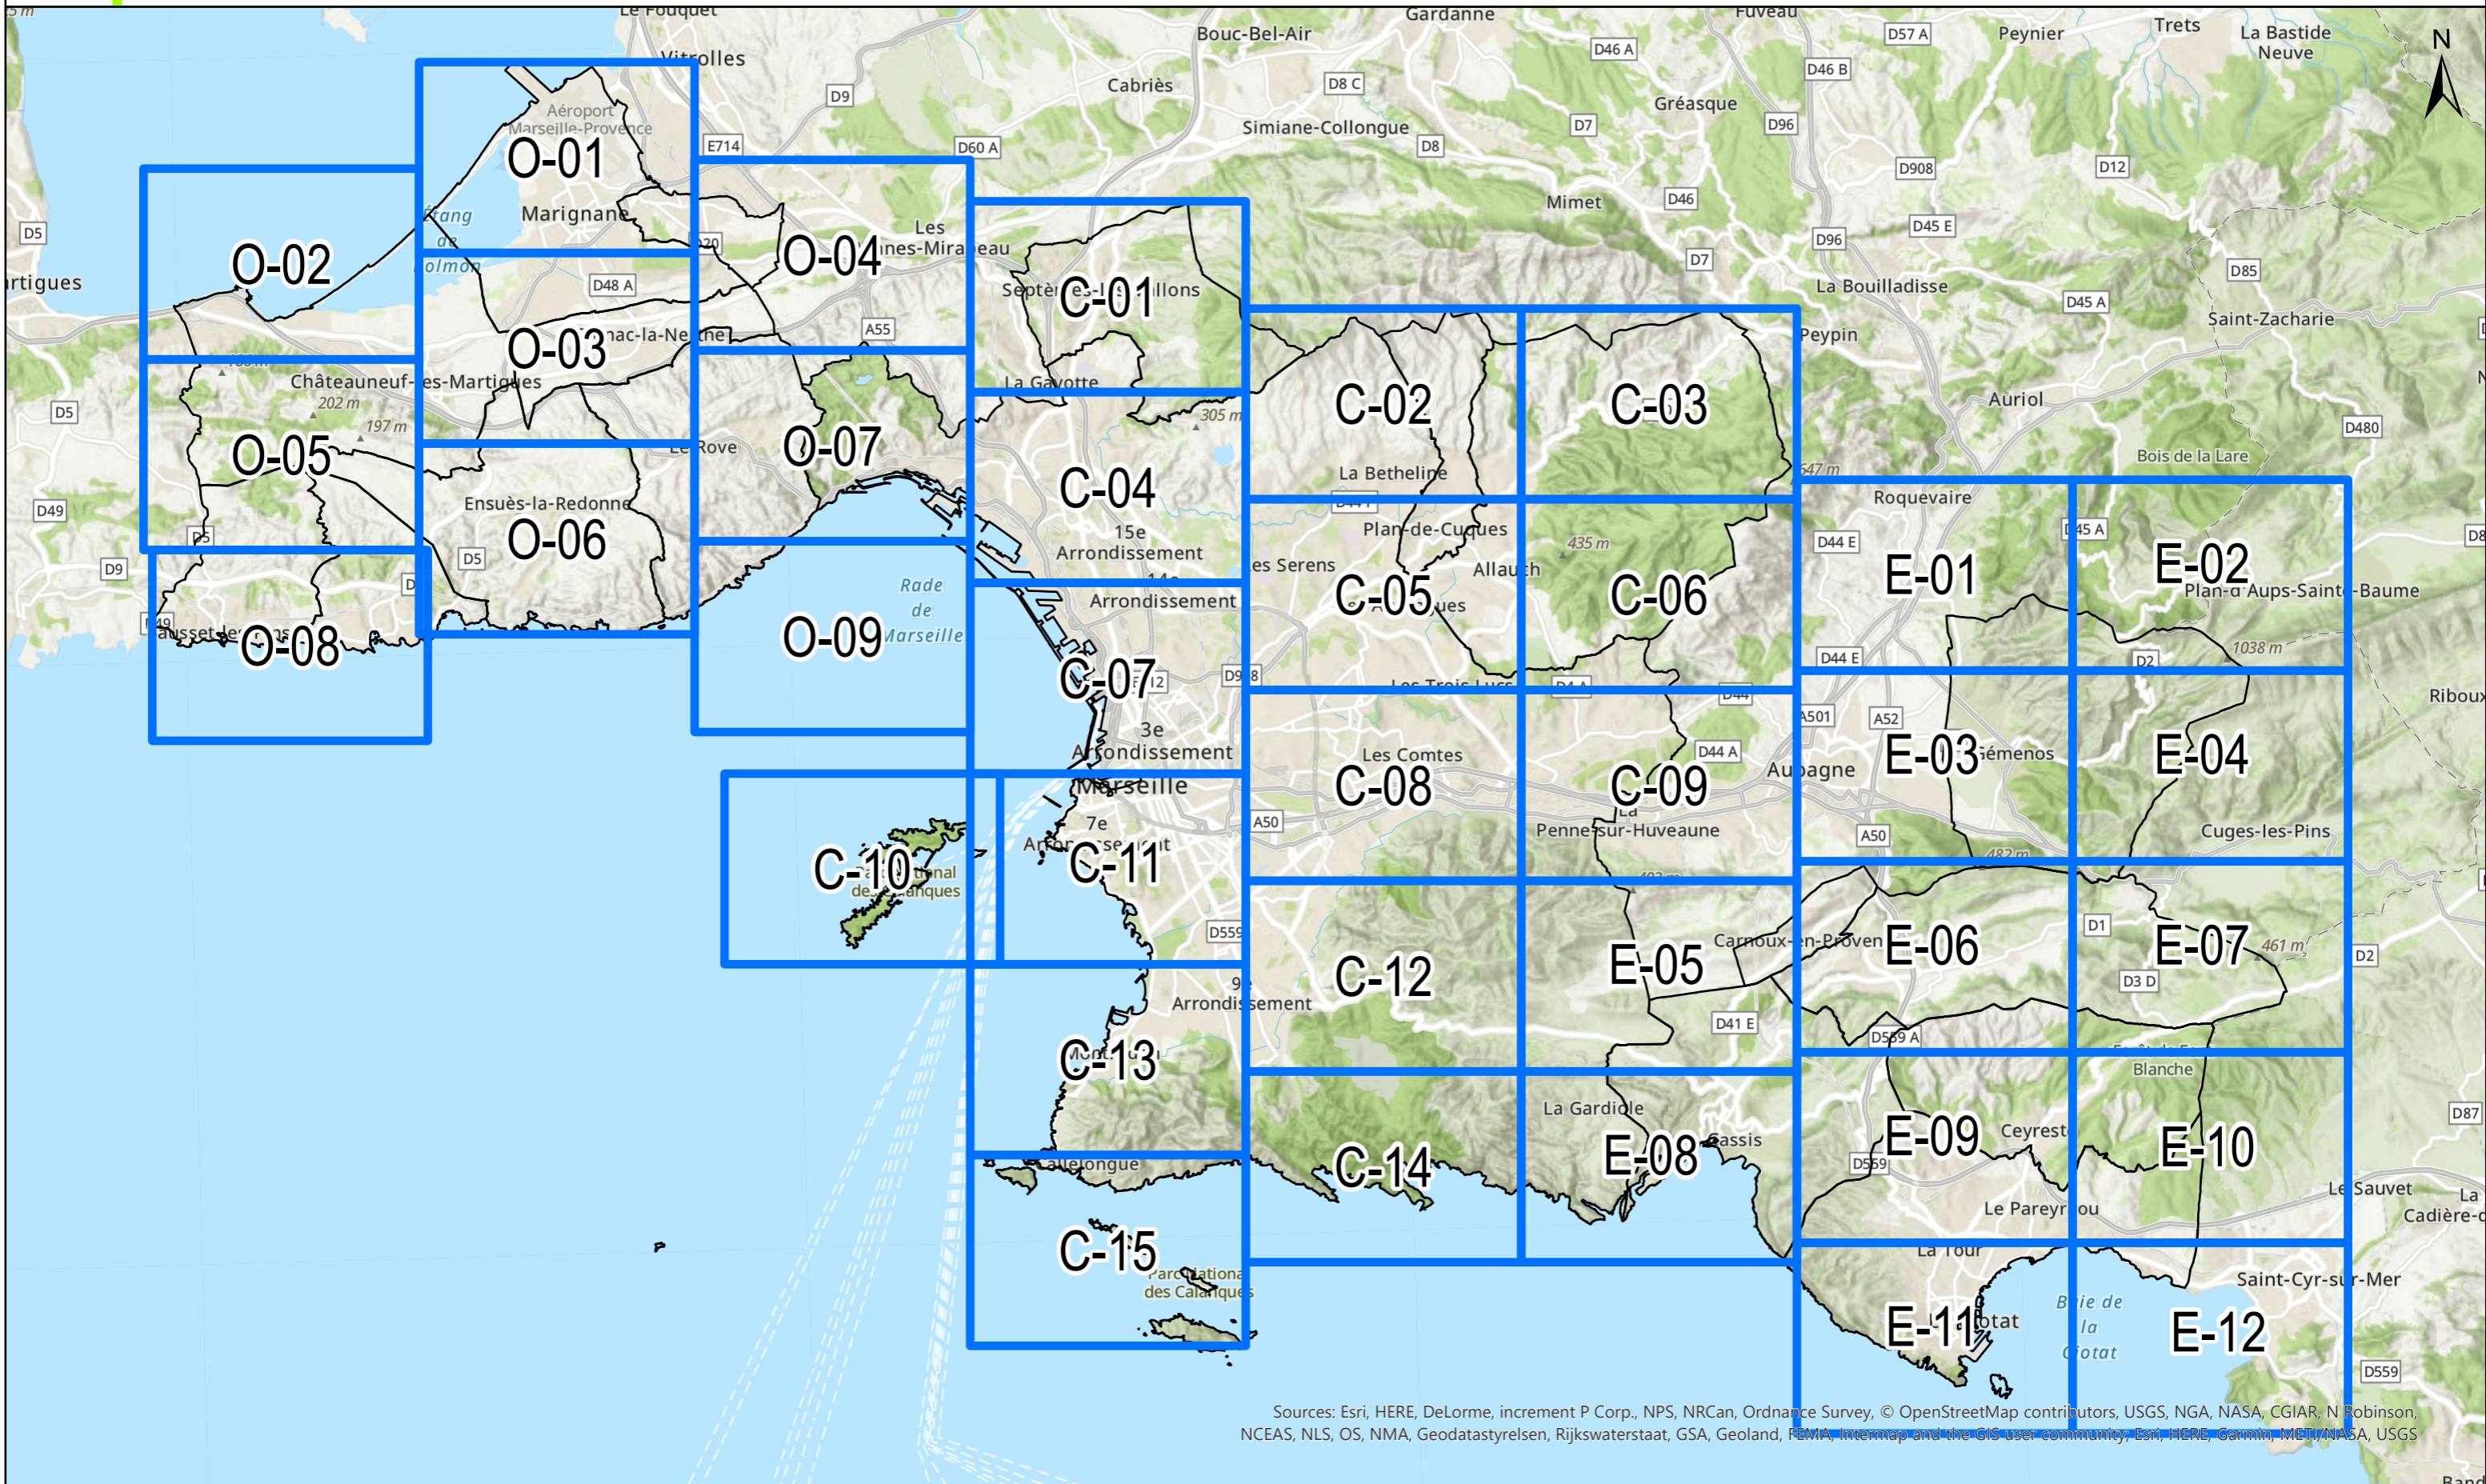

Assemblage des planches du RLPi du Territoire Marseille Provence

Sources: Esri, HERE, DeLorme, increment P Corp., NPS, NRCAN, Ordnance Survey, © OpenStreetMap contributors, USGS, NGA, NASA, CGIAR, N Robinson, NCEAS, NLS, OS, NMA, Geodatastyrelsen, Rijkswaterstaat, GSA, Geoland, FEMA, Intermap and the GIS user community, Esri, HERE, Garmin, METI/NASA, USGS